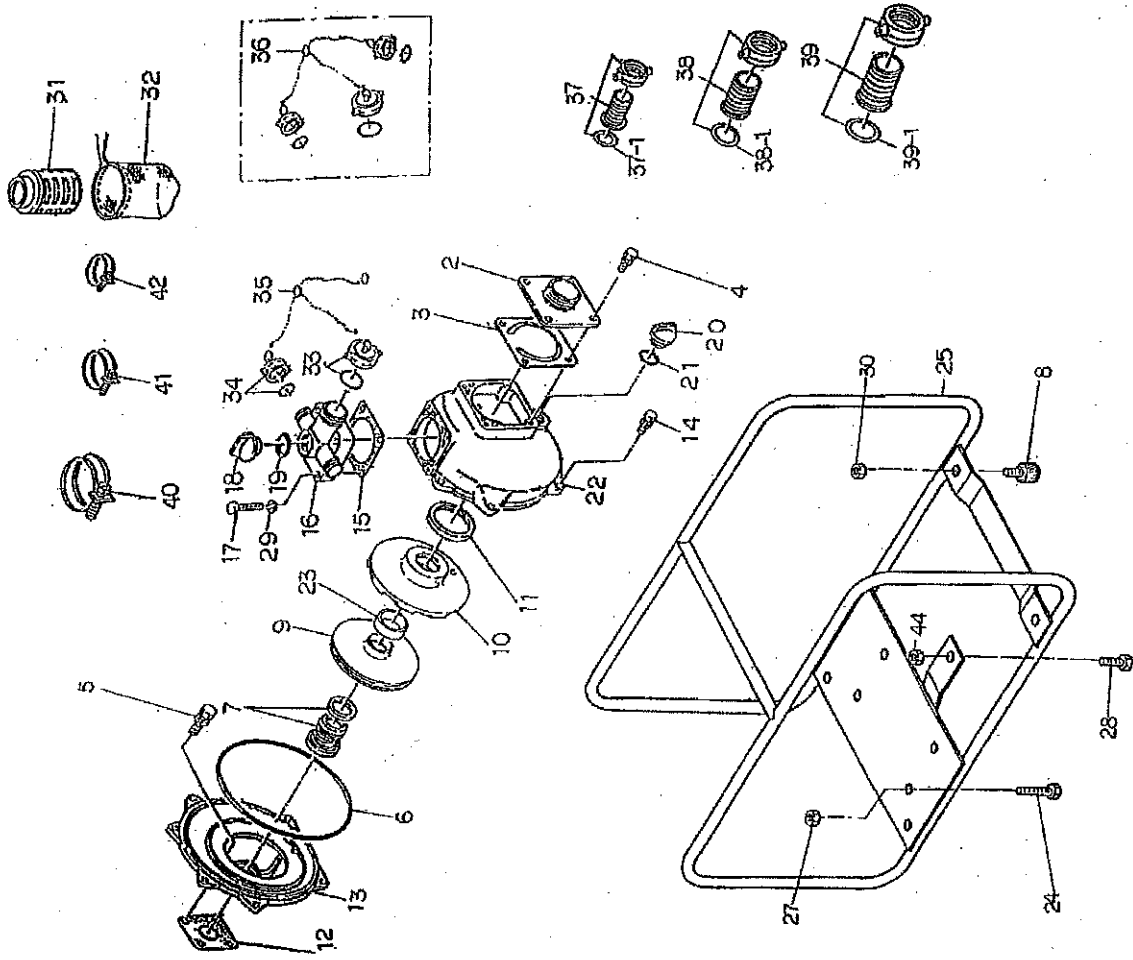

PARTS LIST EXPLODED DRAWING (CGP-250HP/2 x 3W)

| NO. | PARTS NO. | PARTS NAME | QTY | MATERIAL |
|------|------------------|-----------------------------|-----|------------------|
| | EX170010011 | ENGINE | | |
| 2 | 1803-100160 | SUCTION COVER | 1 | ADC |
| 3 | 1378-350350 | CHECK VALVE | 1 | NBR+SS400 |
| 4 | 018105-0825 | BOLT SET WITH SPRING WASHER | 4 | SS400 |
| 5 | 018105-0825 | BOLT SET WITH SPRING WASHER | 4 | SS400 |
| 6 | 048935-2550 | O-RING | 1 | NBR |
| 7 | 080311-2320 | MACHANICAL SEAL | 1 | CERAMIC x CARBON |
| 8 | 072332-3040 | CUSHION RUBBER | 4 | NBR+SS400 |
| 9 | 1803-060030 | IMPELLER | 1 | AC |
| 10 | 1803-100130 | VOLUTE CASING | 1 | ADC |
| 11 | 1378-330620 | VOLUTE CASING PACKING | 1 | NBR |
| 12 | 1211-390610 | CASING COVER PACKING | 1 | OIL SHEET |
| 13 | 1378-100020 | CASING COVER | 1 | ADC |
| 14 | 018105-0825 | BOLT SET WITH SPRING WASHER | 6 | SS400 |
| 15 | 1803-330360 | DELIVERY COVER PACKING | 1 | NBR |
| 16 | 1814-100090 | DELIVERY COVER(3WAY OUTLET) | 1 | ADC |
| 17 | 010505-0845 | BOLT | 4 | SS400 |
| 18 | 063121-1100 | FLOODING CAP | 1 | ABS |
| 19 | 048035-0300 | O-RING(FLOODING CAP) | 1 | NBR |
| 20 | 063121-1100 | DRAIN CAP | 1 | ABS |
| 21 | 048035-0300 | O-RING(DRAIN CAP) | 1 | NBR |
| 22 | 1378-100010B | CASING | 1 | ADC |
| 23 | 1803-521220 | LINER RING | 1 | DURAGON |
| 24 | 010505-0840 | BOLT | 4 | SS400 |
| 25 | 1378-214012-0004 | BASE | 1 | SS400 |
| 27 | 020915-0080 | FLANGE NUT | 4 | SS400 |
| 28 | 018105-0820 | BOLT SET WITH SPRING WASHER | 1 | SS400 |
| 29 | 045125-0080 | SPRING WASHER | 4 | SWRH |
| 30 | 020915-0080 | FLANGE NUT | 4 | SS400 |
| 31 | 074230-1050(R) | STRAINER | 1 | PE |
| 32 | 092031-2013 | NYLON NET | 1 | NYLON |
| 33 | 1806-998050 | CHAIN CAP WITH PACKING(L) | 1 | AC |
| 34 | 1806-998070 | CHAIN CAP WITH PACKING(S) | 2 | AC |
| 35 | 1814-209860ASSY2 | BALL CHAIN | 1 | AC+SS |
| 36 | 1814-209860ASSY | BALL CHAIN WITH CAP | 1 | AC+SS |
| 37 | 074111-9025 | HOSE COUPLING SET | 2 | PE |
| 37-1 | 074131-0321 | HOSE COUPLING SET | 1 | PE |
| 38 | 074111-8040 | HOSE COUPLING SET | 1 | PE |
| 38-1 | 074131-0481 | HOSE COUPLING PACKING | 1 | NBR |
| 39 | 074111-7050(R) | HOSE COUPLING SET | 1 | ADC |
| 39-1 | 074131-0501 | HOSE COUPLING PACKING | 1 | NBR |
| 40 | 093225-2000 | WIRE HOSE BAND | 2 | SWRM |
| 41 | 093225-1120 | WIRE HOSE BAND | 1 | SWRM |
| 42 | 093225-1000 | WIRE HOSE BAND | 2 | SWRM |
| 44 | 020545-0080 | NUT | 1 | SS400 |